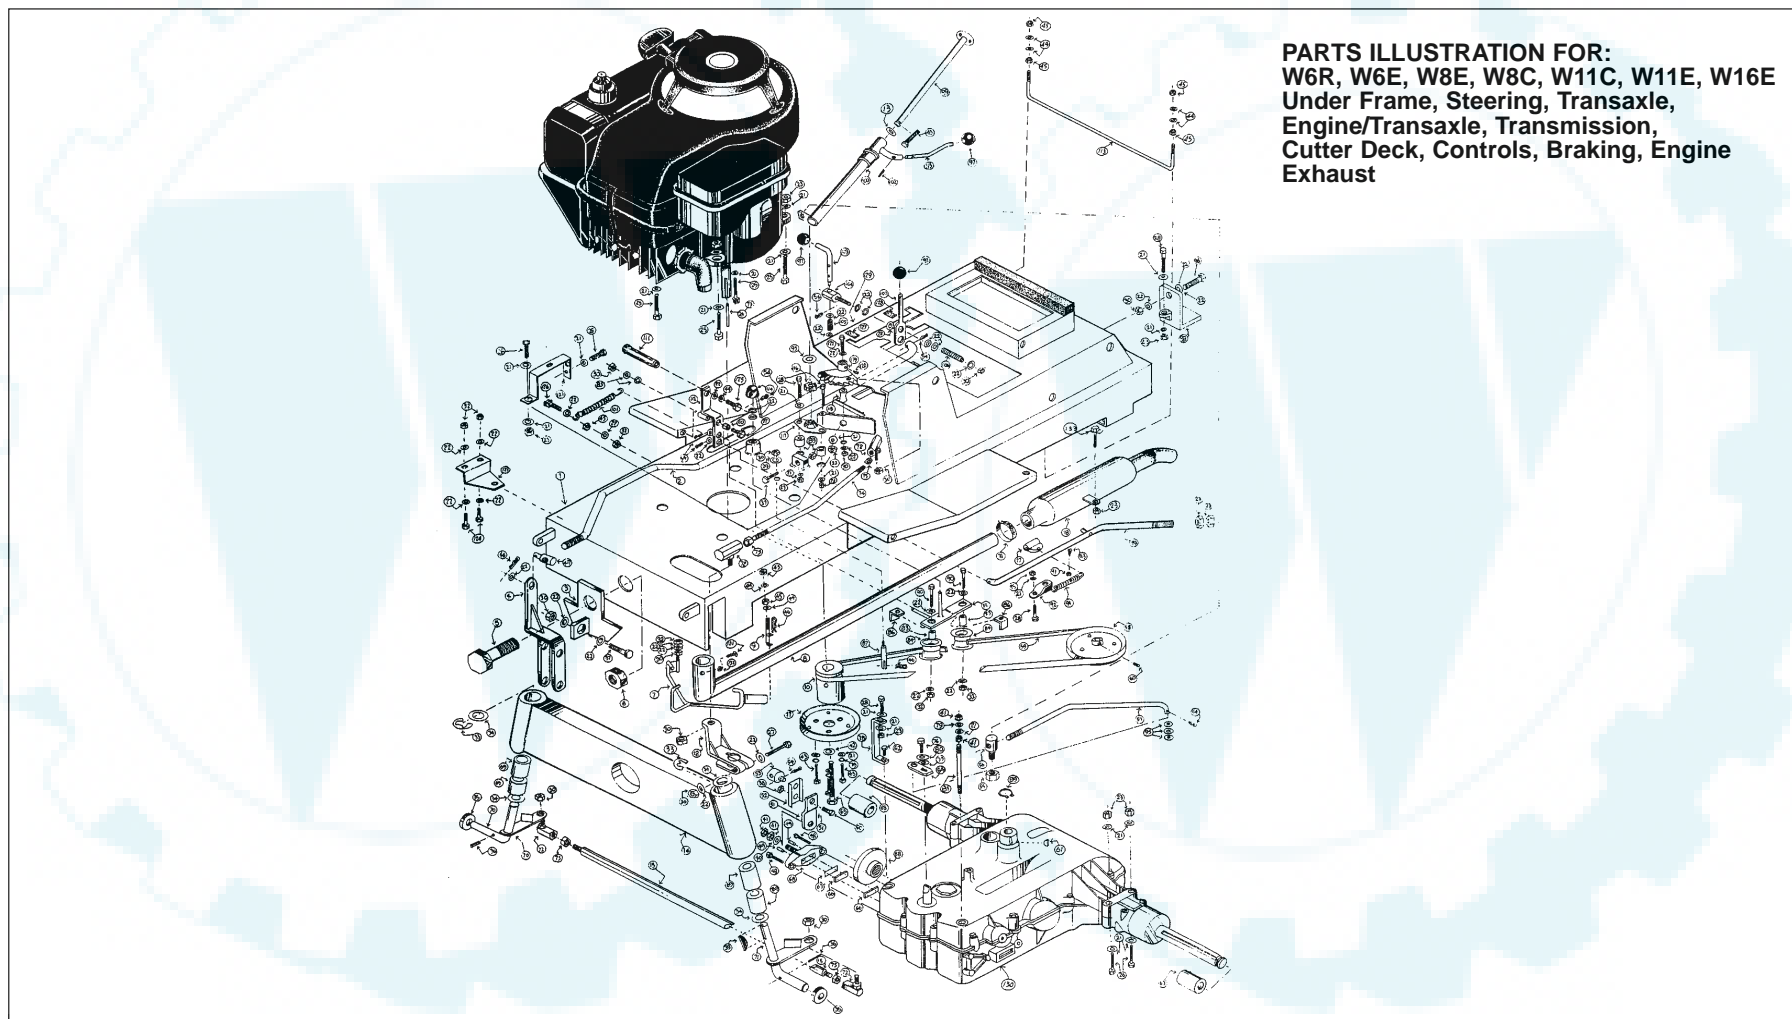

**PARTS ILLUSTRATION FOR:
W6R, W6E, W8E, W8C, W11C, W11E, W16E
Under Frame, Steering, Transaxle,
Engine/Transaxle, Transmission,
Cutter Deck, Controls, Braking, Engine
Exhaust**

PARTS LIST FOR:

**W6R, W6E, W8E, W8C, W11C, W11E, W16E – Under Frame,
Steering, Transaxle, Engine/Transaxle, Transmission, Cutter Deck, Controls, Braking, Engine Exhaust**

Item	Part No	Description	Qty	Item	Part No	Description	Qty	Item	Part No	Description	Qty
1	1974	Chassis, Baby 6 & 8 STD 8 & 11 HP	1	21	1105	Washer, 5/16" Dia. Ord. Plain	32			Brake Arm Extension	1
	1975	Chassis, 16 HP	1	22	1323	Washer, 3/8" Dia. Ord. Plain	34	54	1233	Split Pin, 1/8" Dia x 3/4" LG	6
2	1670	Cutter Engage Rod, Baby 6 HP	1	23	1273	Nut, 5/16" UNF Self Locking Hex	17	55	1964	Nut, 5/16" UNF Binx Locking	1
	1671	Cutter Engage Rod, Baby 8 HP STD 8 & 11 HP	1	24	1181	Key, Woodruff No. 6	1	56	1694	Pivot, Gear change Column and Rod	1
	1672	Cutter Engage Rod, 16 HP	1	25	1266	Bolt, 5/16" UNF x 1 3/4" LG Hex HD	4	57	1707	Gear Change Rod	1
3	1674	Catch Mount	1	26	1978	Bolt, 5/16" UNF x 2 1/2" LG Hex HD	4	58	1712	Transaxle Pulley 7" Dia.	1
4	1668	Hitch Pivot	1	27	1200	Bolt, 3/8" UNF x 2 1/4" LG Hex HD	2		1446	Transaxle Pulley 5" Dia.	1
	1809	Hitch Pivot (Twin)	1	28	1327	Bolt, 5/16" UNF x 1" LG Hex HD	8	59	1688	Transmission Belt Westwood No. 1045-42-5654	1
5	1673	Bolt, 5/8" UNF x 2 3/4" LG Hex HD	1	29	1666	Washer, 3/8" ID x 1 3/4" OD Plain	1	60	1238	Grub Screw, 5/16" UNF x 3/8" LG Hex Socket HD	1
6	1595	Nut, 5/8" UNF Self Locking Hex	1	30	1324	Nut, 3/8" UNF Self Locking Hex Not Allocated	11	61	1104	Key, Woodruff No. 9	1
7	1743	Belt Guide, Baby 6 & 8 HP	1	31				62	1987	Setscrew, 5/16" UNF x 3/8" LG Hex HD	1
	1677	Belt Guide, STD 8 & 11 HP	1	32	1979	Half Size 3/8" UNF Self Locking Hex	6	63	1715	Spacer, Rear Wheel 3/4" ID x 1 3/4" OD x 1 5/8" LG	2
	1678	Belt Guide, 16HP/36	1	33	1663	E Clip, 3/4" Dia. Shaft	2	64	1711	Gear Change Arm (Transaxle)	1
	1811	Belt Guide, 16HP/48	1	34	1099	Washer, 3/4" ID x 1 1/4" OD Plain	4	65	1738	Bolt, 7/16" UNF x 2 1/2" LG Hex HD	1
8	1690	Exhaust Pipe, Baby 8, STD 8 & 11HP	1	35	1980	Spacer, 3/4" ID x 1 1/4" OD x 3/8" LG	2	66	1988	Brake Pad (Transaxle)	2
9	1679	Belt Guide Retaining Pin	1	36	1553	Roll Pin, 1/8" Dia x 1 1/2" LG	2	67	1989	Brake Pad Plate (Transaxle)	1
10	1744	Engine Pulley Block, Baby 6HP	1	37	1054	Bolt, 3/8" UNF x 1 1/2" LG Hex HD	2	68	1990	Brake Pad Holder (Transaxle)	1
	1676	Engine Pulley Block, Baby 8, STD 8, 11 & 16HP	1	38	1270	Nut, 1/4" UNF Self Locking Fex	1	69	1173	Bush, Oil Impregnated Bronze 3/4" ID x 1 1/4" LG Plain	4
11	1745	Engine Pulley, Plates 5" Dia. Baby 6HP	1	39	1098	Key, Woodruff No. 13	1	3354	Bush (Large, round)	4	
	1558	Engine Pulley, Plates 7" Dia. Baby 8, STD 8, 11 & 16HP	1	40	1981	Washer, 5/16" ID x 1" OD Plain	1	2591	Bush (Square)	4	
12	1675	Steering Arm	1	41	1969	Nut, 5/16" UNF Thin Hex Locking	4	3355	Bush (Nylon)	4	
13	1976	Washer, 5/8" ID x 1" OD	1	42	1737	Washer, 7/16" Dia. Ord. Plain	1	70	1543	Front Wheel Axle RH	1
14	1544	Front Axle Beam	1	43	1982	Setscrew 5/16" UNF x 3/4" LG Hex HD	4	71	1547	Front Axle Wheel Axle LH	1
	6451	Axle Beam Centre Spacer	1	44	1633	Washer, 3/8" Dia Internal Shakeproof	7	72	1551	Rod End & Ball Joint	4
15	1550	Track Rod	1	45	1422	Nut, 3/8" UNF Ordinary Hex	6	73	1602	Key, 1/4" Square Parallel x 1" LG RD Ends	1
16	1590	Pipe Clip, Size 1" to 1 1/2"	1	46	1225	'R' Clip	2	74	1557	Drag Link	1
17	1977	Clip (Safety Cut Out Switch)	1	47	1695	Pivot Hitch Bracket, Cutter Engage Rod	1	75	1991	Nut, 1/2" UNF Thin Hex Locking	4
18	1713	Exhaust Silencer, Baby 8, STD 8 & 11HP	1	48	1983	Setscrew, 1/4" UNC x 1 1/4" LG Hex HD Washer Faced	7	76	1992	Setscrew, 1/4" UNF x 3/8" LG Hex HD	1
19	1710	Brake Rod	1	49	1984	Dowel Pins 1/4" Dia x 3/4" LG	2	77	1046	Washer, 1/2" Dia. Ord. Plain	1
20		Not Allocated		50	1156	Bolt, 1/4" UNF x 3/4" LG Hex HD	1	78	1995	Support Bracket (Transaxle)	1
				51	1985	Brake Arm	1				
				52	1986	Brake Arm Extension	1				
				53	1693	Pivot, Clutch & Brake Rod,