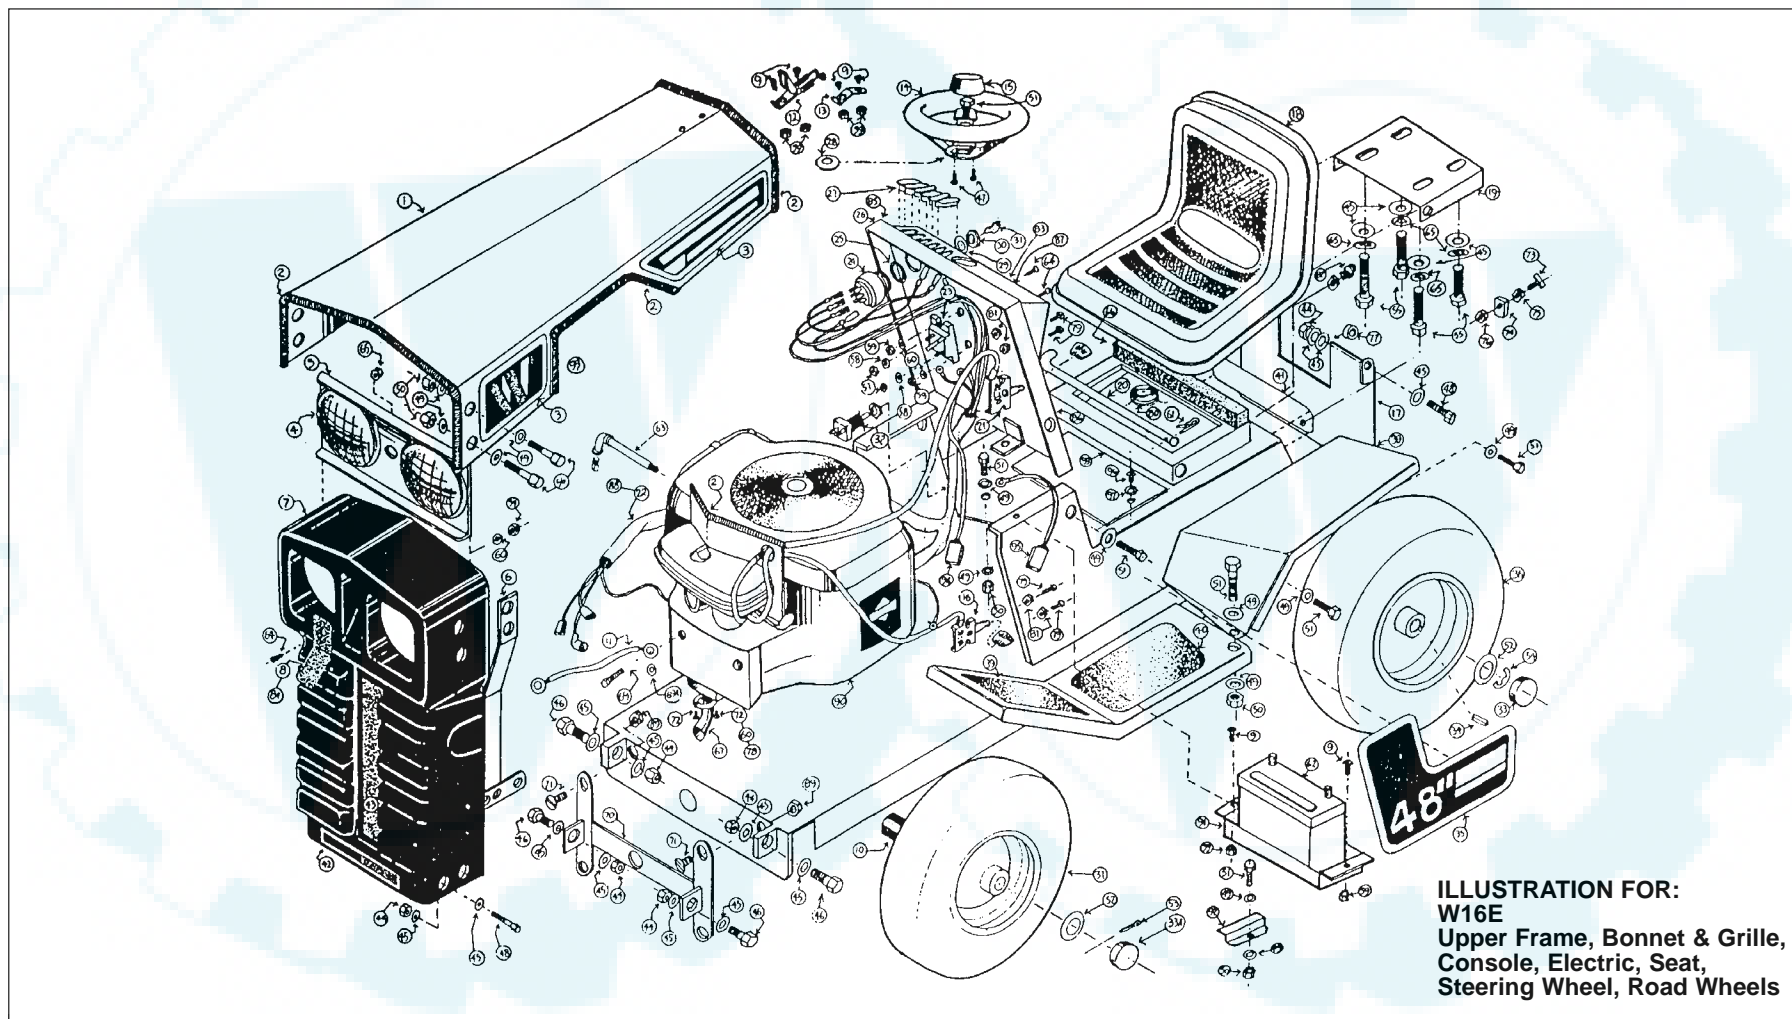

PARTS LIST FOR:

W8E, W11C, W11E

Upper Frame, Bonnet & Grille, Console, Electrical, Seat, Steering Wheel, Road Wheels

Item	Part No	Description	Qty	Item	Part No	Description	Qty	Item	Part No	Description	Qty
68	2076	Transfer "Please Note"	1								
69	2077	Transfer "Safe"	1								
70	2078	Transfer "Important"	1								
71	2086	Accessory Power Socket	1								
72	2021	Machine Screw, 4BA x 1/2" LG									
		Recess Pan HD	2								
73	1144	Nut, 4BA Self Lock Hex	2								
74	1633	Washer, 3/8" Dia. Internal Shakeproof	4								
75	2080	Loom Tie	2								
76	1654	Transfer, Gearchange	1								
77	2083	Briggs & Stratton, 8 HP Engine, Electric Start	1								
	2084	Briggs & Stratton, 11 HP Engine, Electric Start	1								
78	2098	Transfer "Highly Imflammable" Complies with S1 1982/630	1								
79	2087	Battery Support Tray	1								
80	2088	Restraining Bracket (Battery)	1								
81	2090	Snap On Connector Battery Terminal (Red)	1								
82	2091	Snap On Connector Battery Terminal (Blue)	1								
83	2089	Lining Petrol Can Aperture	1								
84	2092	Transfer, Operating Instructions	1								