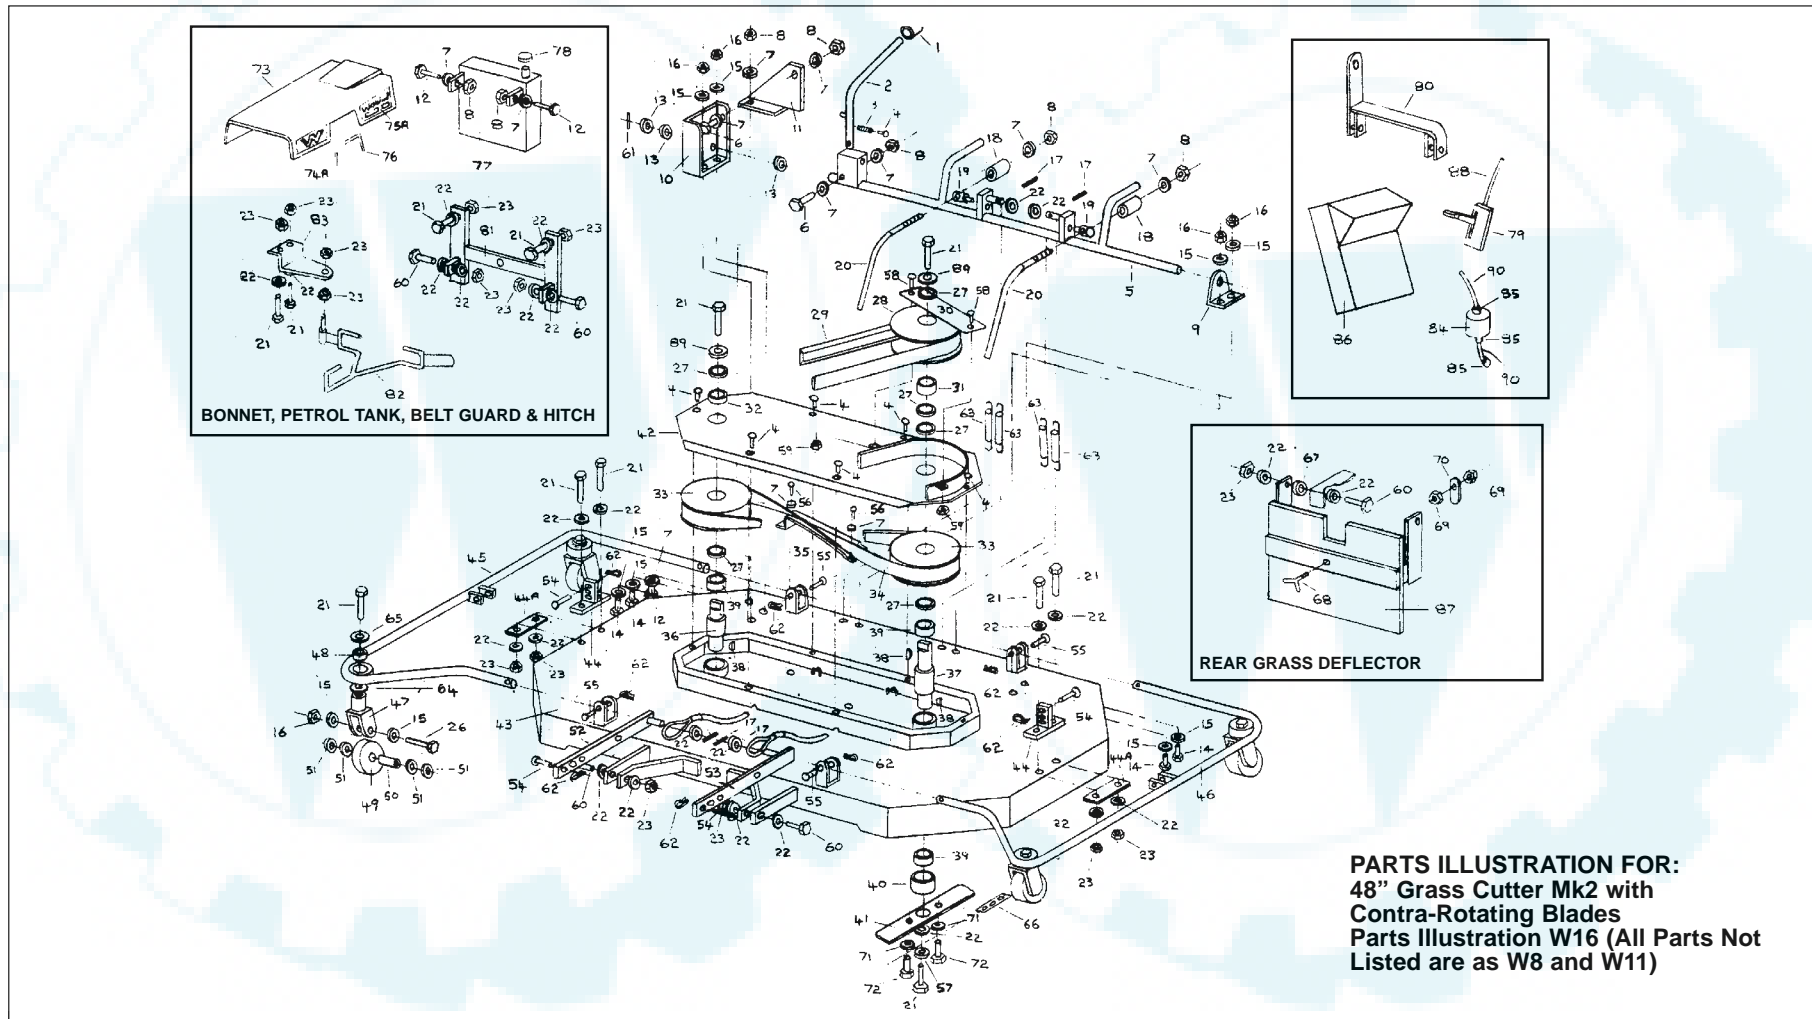

PARTS LIST FOR:
48" Grass Cutter Mk2 with Contra-Rotating Blades
(Supplementary Parts List W16, All Parts Not Listed are as W8 and W11)

Item	Part No	Description	Qty	Item	Part No	Description	Qty	Item	Part No	Description	Qty
1	866	Height Adjuster Knob	1	38	268	Key	3	71	714	Star Washer 5/16"	4
2	1070	Selector Rod	1	39	267	Bearing	4	72	524	Bolt 3/8" x 3/8"	4
3	903M	Spring	1	40	2062	Blade Boss - OBSOLETE	2	73	2078	Bonnet	1
4	78	Setscrew	7	41	1073	Blade 24", Left Hand	2	74(NI)	2079	'W' Transfer, Right Hand	1
5	2050	Carrier Cutter Deck	1		3341	Blade 24", Right Hand	2	75A	2080	'W' Transfer, Left Hand	1
6	713	Bolt 1/4" x 1 1/2"	2	42	2064	Belt/Pulley Guard	1	75(NI)	2081	'Westwood' Transfer, Right Hand	1
7	520	Washer 1/4"	12	43	2065	Cutter Deck	1	75A	2082	'Westwood' Transfer, Left Hand	1
8	1089	Nyloc 1/4"	7	44	2068	Wheel Frame, Height Adjuster	2	76	2083	Beading	2
9	907	Carrier Bracket	1	44A	2069	Wheel Frame, Height Adjuster Plate	2	77	2084	Petrol Tank	1
10	1071	Quadrant	1	45	2066	Wheel Frame, Right Hand	1	78	20-85	Petrol, Tank Cap	1
11	2051	Quadrant Bracket	1	46	2067	Wheel Frame, Left Hand	1	79	2086	Choke Switch	1
12	386	Bolt 1/4" x 1/2"	3	47	2070	Wheel Bracket	4	80	2088	Hitch Bracket	1
13	142	Washer 3/4"	3	48	2071	Wheel Bracket Bush	2	81	2089	Bracket (for Hitch Bracket)	1
14	524	Bolt 5/16" x 3/4"	4	49	2072	Wheel	4	82	2090	Engine Belt Guide	1
15	148	Washer 5/16"	16	50	2073	Wheel Bush	4	83	2091	Engine Belt Guide Bracket	1
16	391	Nyloc 5/16"	8	51	57	Washer 1/2"	16	84	2093	Petrol Filter	1
17	337	Split Pin	4	52	2074	Bar Hitch, Right Hand	1	85	2095	Petrol Filter Pipe Clips	3
18	1086	Cable Spacer	2	53	2075	Bar Hitch, Left Hand	1	86	2092	Control Panel	1
19	2033	Pivot	2	54	1084	Pin 1 1/4"	4	87	2096	Rubber Flap	1
20	2052	Cable	2	55	350	Pin 1 3/4"	4	88	2087	Choke Switch Cable	1
21	66	Bolt 3/8" x 1"	16	56	528	Setscrew	2	89	8	Washer	2
22	510	Washer 3/8"	30	57	927	Star washer 3/8"	2	90	2094	Petrol Filter Pipes	1
23	511	Nyloc 3/8"	16	58	210	Screw 2BA x 3/4"	2				
26	446	Bolt 5/16" x 3"	4	59	677	Nut 2BA	2				
27	926	Washer 25mm	6	60	68	Bolt 3/8" x 1 1/2"	6				
28	916	Pulley 7"	1	61	831	Roll Pin 1/8" dia. x 1 1/2" long	1				
29	2053	Belt	1	62	328	R Clip	8				
30	2054	Pulley Guard	1	63	108	Spring	4				
31	2055	Spacer 5/8"	1	64	2063	Washer	4				
32	2056	Spacer 1/4"	1	65	1030	Washer (3/8" Special)	4				
33	2057	Toothed Pulley	2	66	2097	Tab Washer	2				
34	1472	Toothed Belt	1	67	1040	Spacer 1/4"	2				
35	2059	Belt Guide	1	68	2076	Bolt (1/4" Special)	1				
36	2060	Cutter Spindle, Small	1	69	387	Nut 1/4"	2				
37	2061	Cutter Spindle, Large	1	70	2077	Stop	1