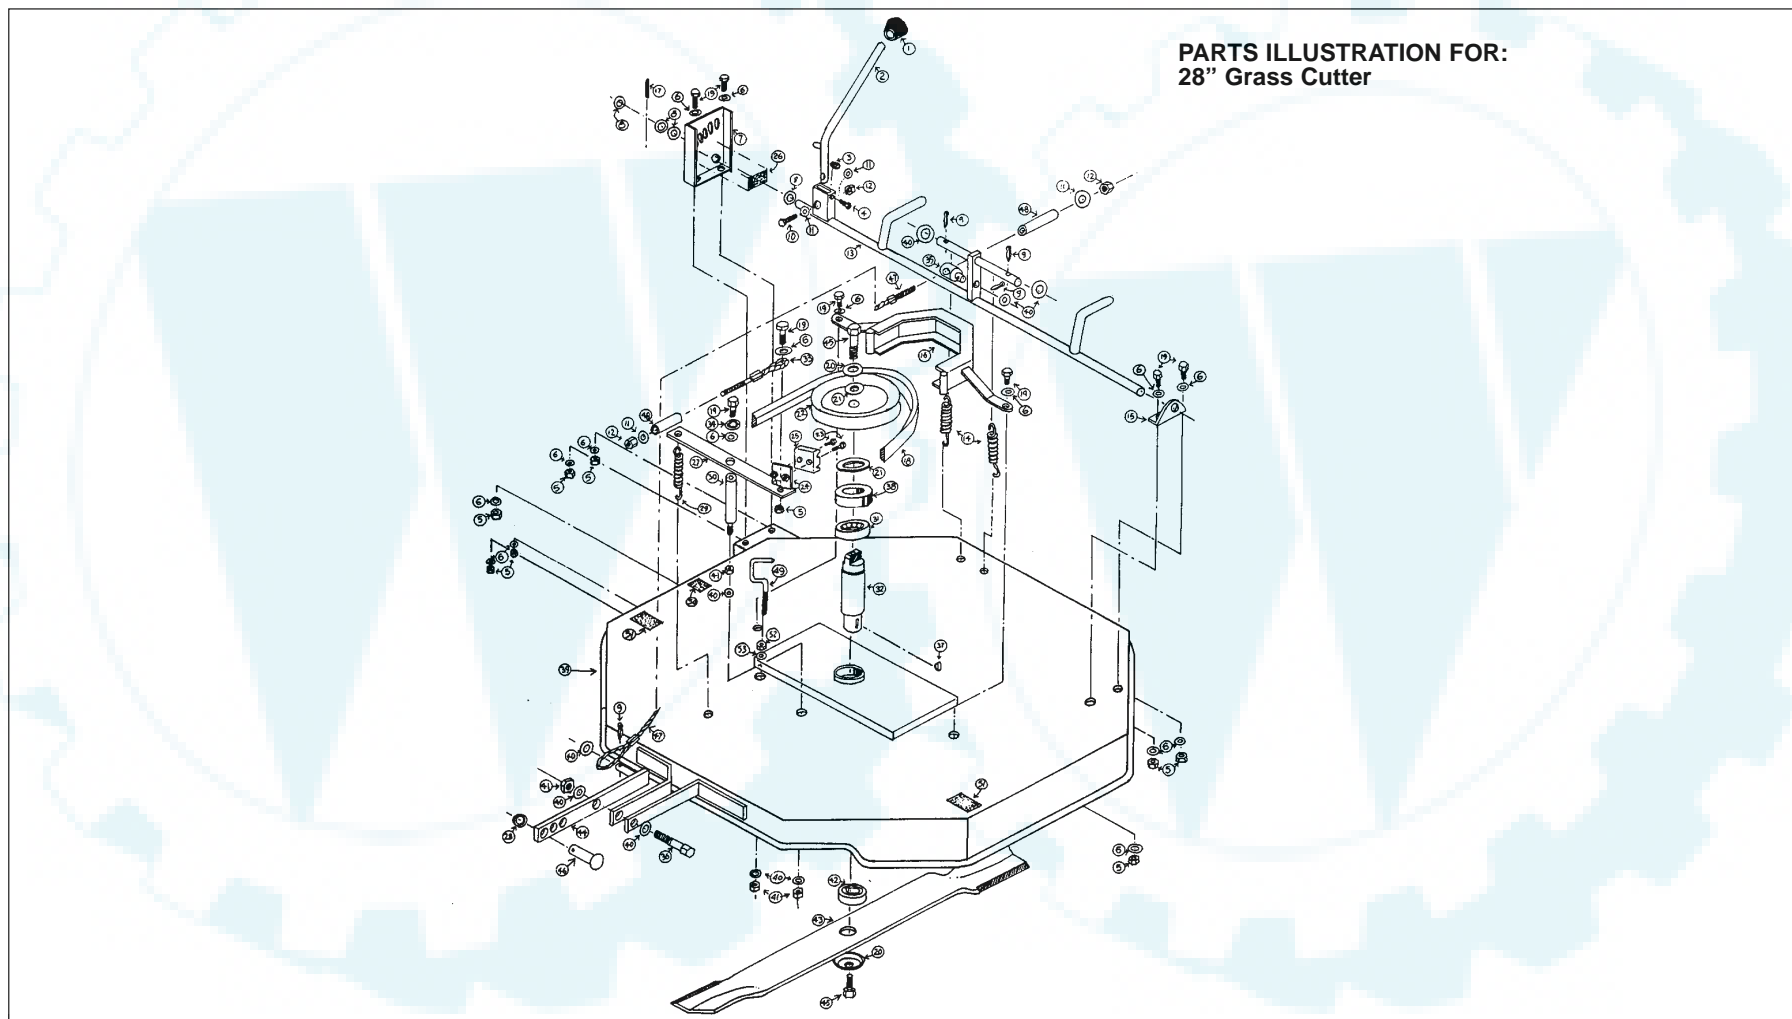

**PARTS ILLUSTRATION FOR:
28" Grass Cutter**

PARTS LIST FOR: 28" Grass Cutter

Item	Part No	Description	Qty
1	1583	Knob	1
2	1716	Height Selector Rod	1
3	1613	Compression Spring (Selector Rod)	1
4	1058	Screw, Self Tapping No. 8 x 3/4" LG Recess Pan HD	1
5	1273	Nut, 5/16" UNF Self Lock Hex	9
6	1105	Washer, 5/16" Dia. Ord. Plain	16
7	1717	Quadrant	1
8	1099	Washer, 3/4" ID x 1 1/4" OD	4
9	1233	Split Pin, 1/8" Dia. x 3/4" LG	4
10	1471	Bolt, 1/4" UNF x 1 1/2" LG Hex HD	1
11	1331	Washer, 1/4" Dia. Ord. Plain	4
12	1270	Nut, 1/4" UNF Self Lock Hex	3
13	1751	Carrier, Cutter Deck	1
14	1076	Tension Spring (Carrier)	2
15	1614	Carrier Bracket	1
16	1754	Belt Guard	1
17	1553	Roll Pin, 1/8" Dia. x 1 1/2" LG	1
18	1767	Cutter Drive Belt Westwood Type 2043-42.5084	1
19	1334	Bolt, 5/16" UNF x 3/4" LG Hex HD	8
20	1006	Disc Spring Washer 3/8" ID x 1 3/4" OD	2
21	1631	Washer, 25mm ID x 42mm OD	2
22	1753	Pulley, Cutter Drive	1
23	1735	Machine Screw, 2BA x 3/4" LG Recess Pan HD	2
24	1053	Nut, 2BA Self Lock Hex	2
25	1621	Brake Pad	1
26	1944	Transfer, Westwood Serial No.	1
27	1758	Brake Arm	1
28	1945	'O' Clip 1" Dia.	1
29	1946	Tension Spring (Cutter Brake Arm)	1
30	1723	Pivot Long (Cutter Brake Arm)	1
31	1180	Ball Bearing, Sealed, 25mm ID x 52mm OD x 15mm Deep	2

Item	Part No	Description	Qty
32	1752	Cutter Spindle	1
33	1759	Cutter Brake Cable	1
34	2048	Washer, 5/16" Dia. Internal Shakeproof	1
35	1756	Pivot, Cutter Deck Cable	1
36	1054	Bolt, 3/8" UNF x 1 1/2" LG Hex HD	1
37	1181	Key, Woodruff No. 6	1
38	1773	Spacer, 1" ID x 1 3/4" OD x 7/8" LG	1
39	1750	Cutter Deck	1
40	1323	Washer, 3/8" Dia. Ord. Plain	9
41	1324	Nut, 3/8" UNF Self Lock Hex	4
42	1729	Blade Boss	1
43	1760	Cutter Blade, 28"	1
44	1755	Bar Hitch	1
45	1051	Set Screw, High Tensile 3/8" UNF x 1" LG Hex HD	2
46	1731	Pin, 3/8" Dia. x 1 1/4" LG RD HD	1
47	1757	Cutter Deck Cable	1
48	1733	Spacer, 5/16" ID x 1/2" OD x 1/4" LG	2
49	1727	Belt Guide	1
50	1628	Transfer 'Low-High'	1
51	1947	Transfer 'Warning'	1
52	1422	Nut, 3/8" UNF Ord Hex	1
53	1633	Washer, 3/8" Dia Internal Shakeproof	1
54	1327	Bolt, 5/16" UNF x 1" LG Hex HD	1

Item	Part No	Description	Qty