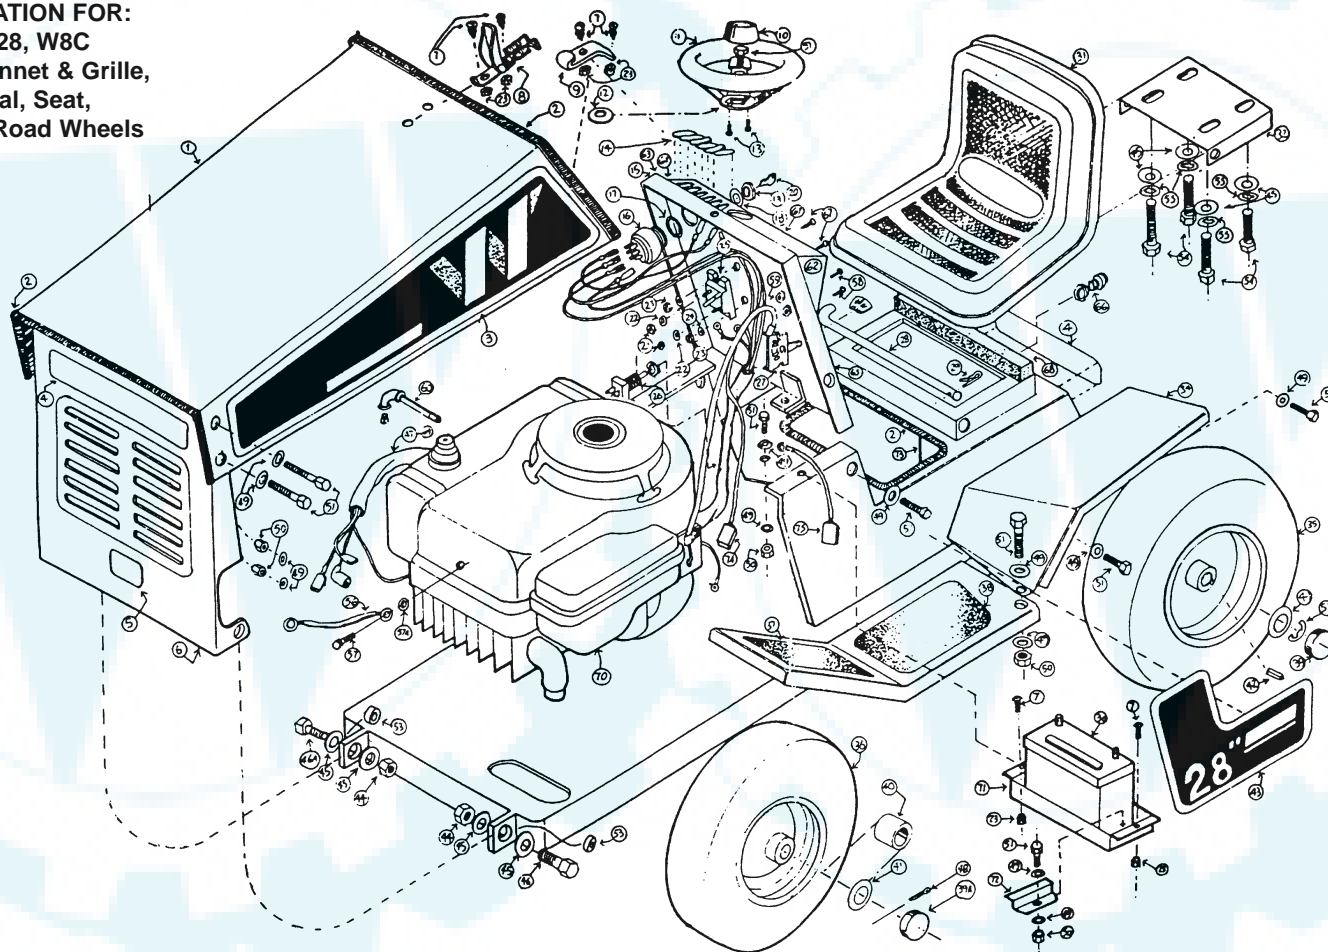

PARTS ILLUSTRATION FOR:
W6R, W6E, W8E/28, W8C
Upper Frame, Bonnet & Grille,
Console, Electrical, Seat,
Steering Wheel, Road Wheels

PARTS LIST FOR: W6R, W6E, W8E/28, W8C

Upper Frame, Bonnet & Grille, Console, Electrical, Seat, Steering Wheel, Road Wheels