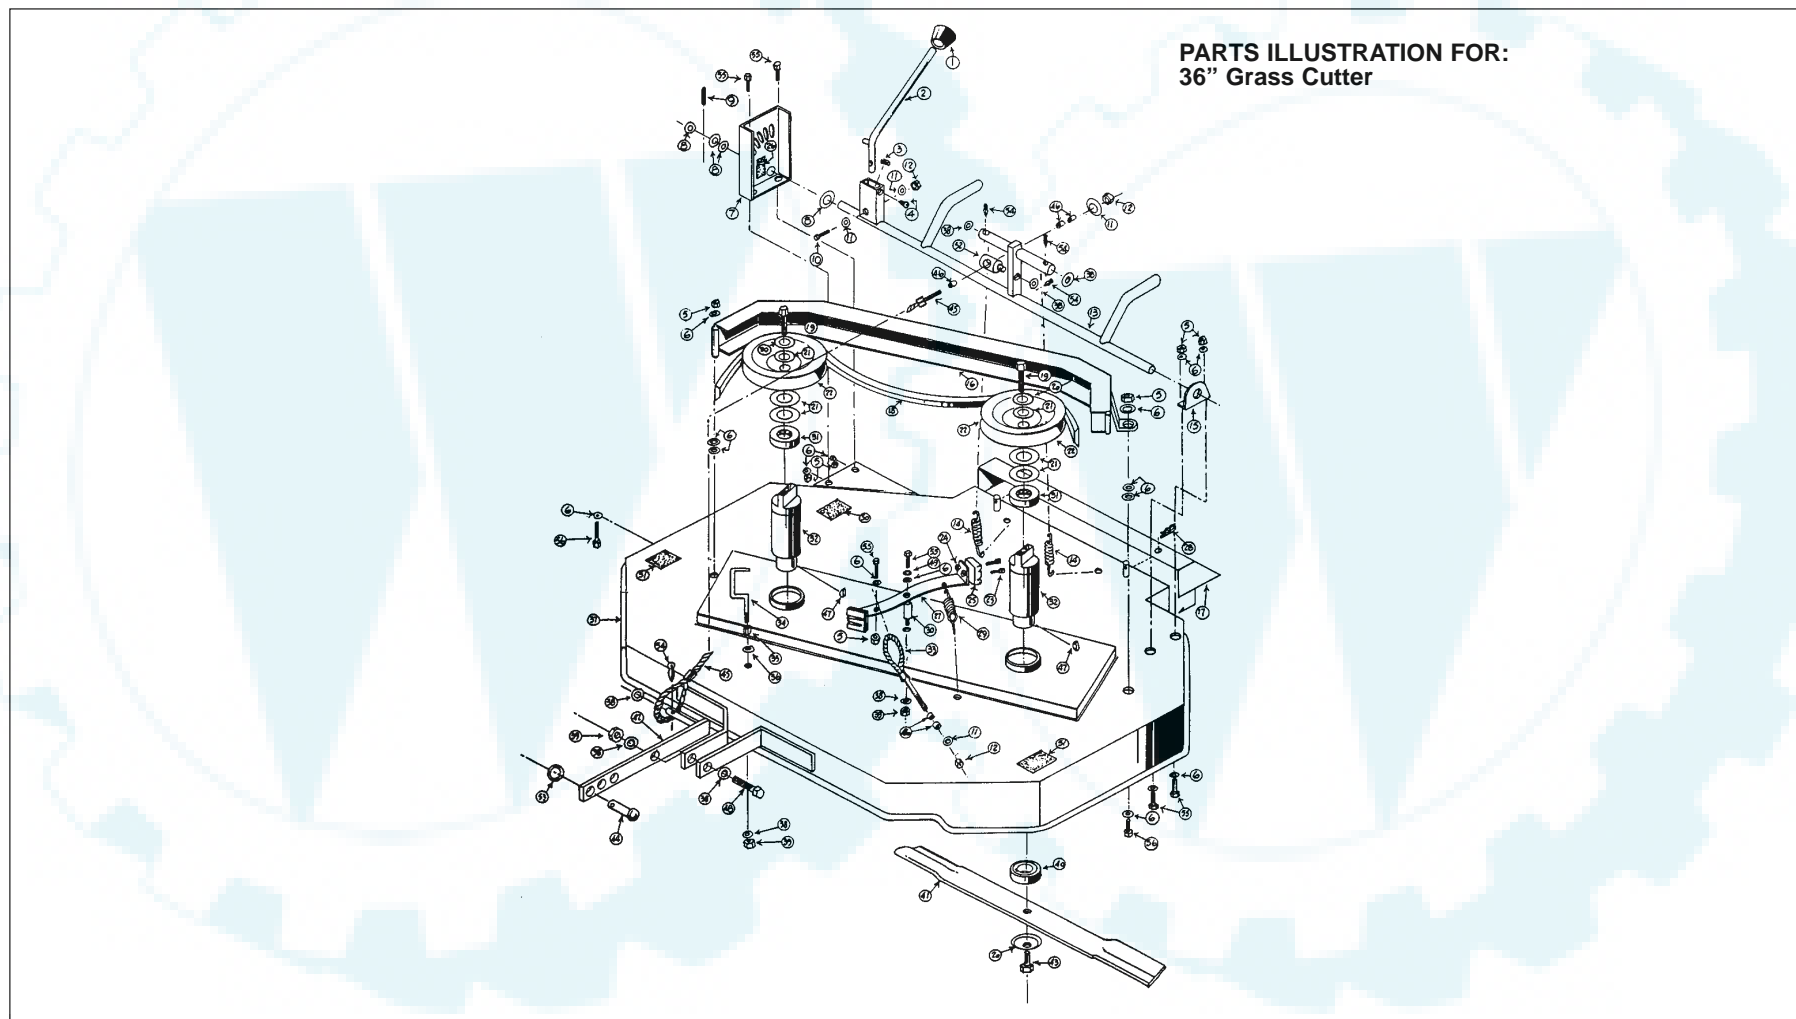

**PARTS ILLUSTRATION FOR:
36" Grass Cutter**

PARTS LIST FOR: 36" Grass Cutter

Item	Part No	Description	Qty	Item	Part No	Description	Qty	Item	Part No	Description	Qty
1	1583	Knob	1	31	1180	Ball Bearing, Sealed					
2	1716	Height Selector Rod	1			25mm ID x 52mm OD x 15mm Deep	4				
3	1613	Compression Spring (Selector Rod)	1	32	1725	Cutter Spindle	2				
4	1058	Screw, Self Tapping No. 8 x 3/8" LG Recess Pan HD	1	33	1726	Cutter Brake Cable	1				
5	1273	Nut, 5/16" UNF Self Lock Hex	7	34	1727	Belt Guide	1				
6	1105	Washer, 5/16" Dia. Ord. Plain	16	35	1422	Nut, 3/8" UNF Ord. Hex	1				
7	1717	Quadrant	1	36	1633	Washer, 3/8" Dia Internal Shakeproof	1				
8	1099	Washer, 3/4" ID x 1 1/4" OD	4	37	1728	Cutter Deck	1				
9	1553	Roll Pin, 1/8" Dia. x 1 1/2" LG	4	38	1323	Washer, 3/8" Dia. Ord	8				
10	1471	Bolt, 1/4" UNF x 1 1/2" LG Hex HD	1	39	1324	Nut, 3/8" UNF Self Lock. Hex	2				
11	1331	Washer, 1/4" Dia. Ord. Plain	4	40	1729	Blade Boss	2				
12	1270	Nut, 1/4" UNF Self Lock Hex	3	41	1626	Cutter Blade 18"	2				
13	1718	Carrier, Cutter Deck	1	42	1730	Bar Hitch	1				
14	1076	Tension Spring (Carrier)	2	43	1948	Setscrew High Tensile, 3/8" UNF x 1 1/4" LG Hex HD	2				
15	1614	Carrier Bracket	1	44	1731	Pin, 3/8" Dia. x 1 1/4" LG RD HD	1				
16	1719	Belt Guard	1	45	1732	Cutter Deck Cable Assy.	1				
17	1720	Deflector	1	46	1733	Spacer, 5/16" ID x 1 1/2" OD x 1/4" LG	5				
18	1721	Cutter Drive Belt Westwood Type 1075-42.4908	1	47	1181	Key, Woodruff No. 6	2				
19	1051	Setscrew, High Tensile 3/8" UNF x 1" LG Hex HD	2	48	1054	Bolt, 3/8" UNF x 1 1/2" LG Hex HD	1				
20	1006	Disc Spring Washer 3/8" ID x 1 3/4" OD	4	49	2048	Washer, 5/16" Dia. Internal Shakeproof	1				
21	1631	Washer, 25mm x 42mm OD Thin	6	50	1628	Transfer "Low-High"	1				
22	1623	Pulley, Cutter Drive	2	51	1947	Transfer "Warning"	1				
23	1735	Machine Screw, 2BA x 3/4" LG Recess Pan HD	4	52	1756	Pivot, Cutter Deck Cable	1				
24	1053	Nut, 2BA Self Lock Hex	4	53	1945	'O' Ring	1				
25	1621	Brake Pad	2	54	1233	Split Pin, 1/8" Dia. x 3/4" LG	4				
26	1944	Transfer, Westwood Serial No.	1	55	1334	Bolt, 5/16" UNF x 3/4" LG Hex HD	5				
27	1722	Brake Arm	1	56	1327	Bolt, 5/16" UNF x 1" LG Hex HD	3				
28	1225	'R' Clip	2								
29	1946	Tension Spring (Cutter Brake Arm)									
30	1724	Pivot, Short (Brake Arm)	1